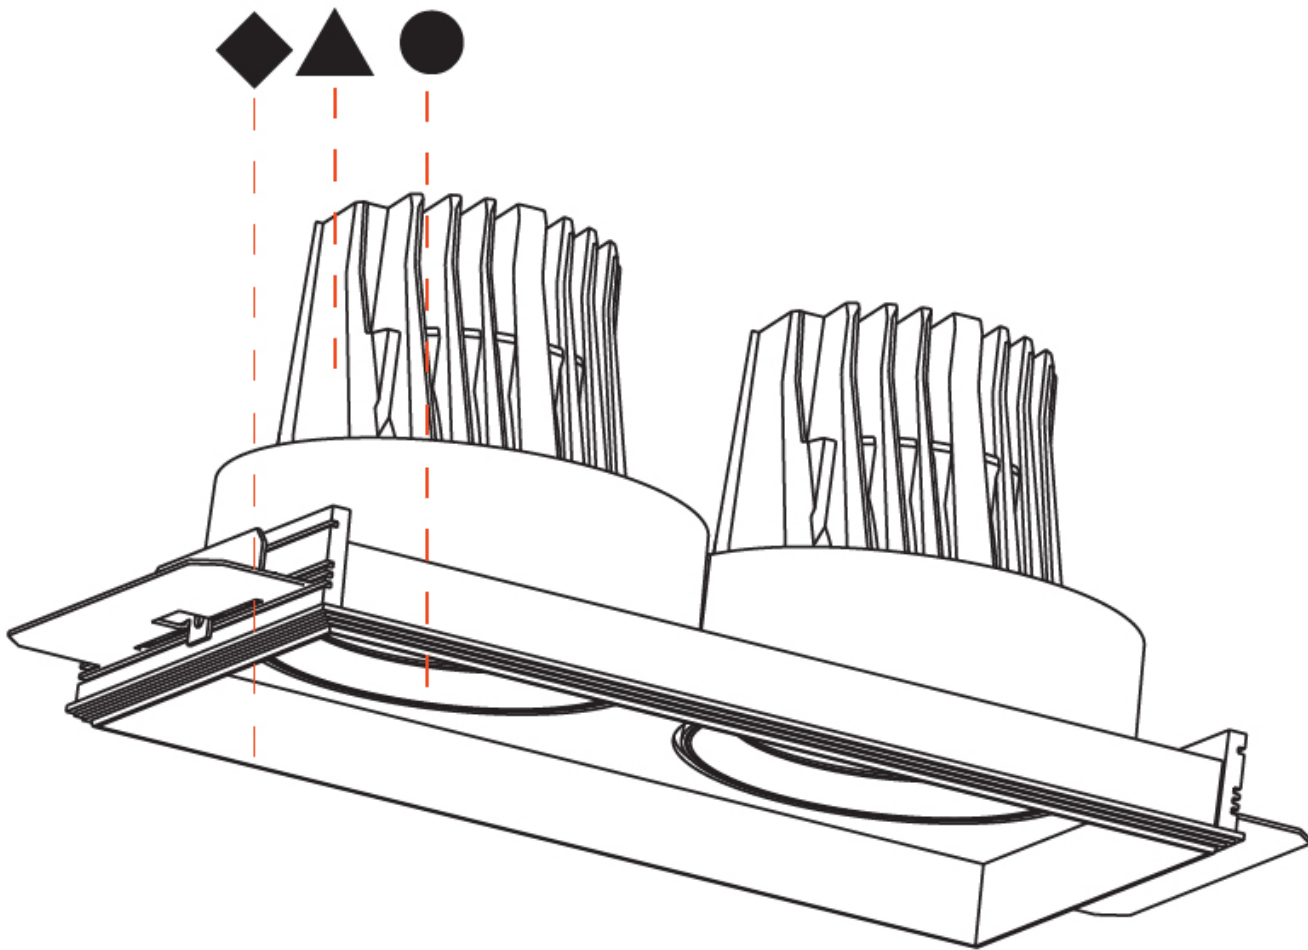

MECHANIQ SQUARE COMFORT DOUBLE TRIMLESS

A35025-

PROJECT _____

TYPE _____

SPECIFIER _____

QUANTITY _____

DATE _____